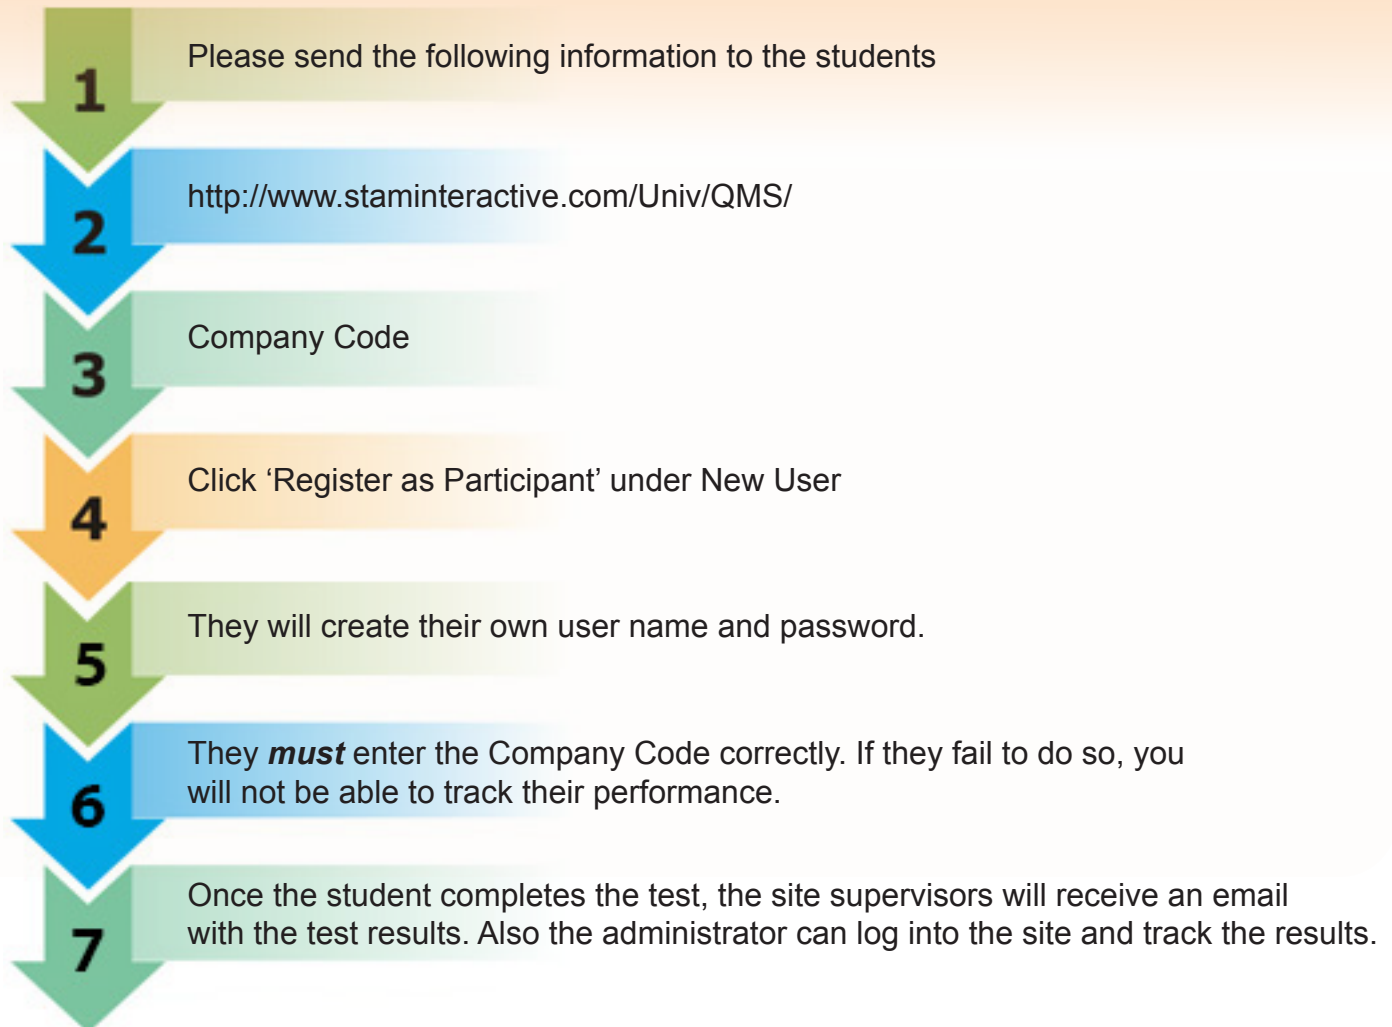

Option 2: Individual Registration

The students will create their own account using the company code you generated.