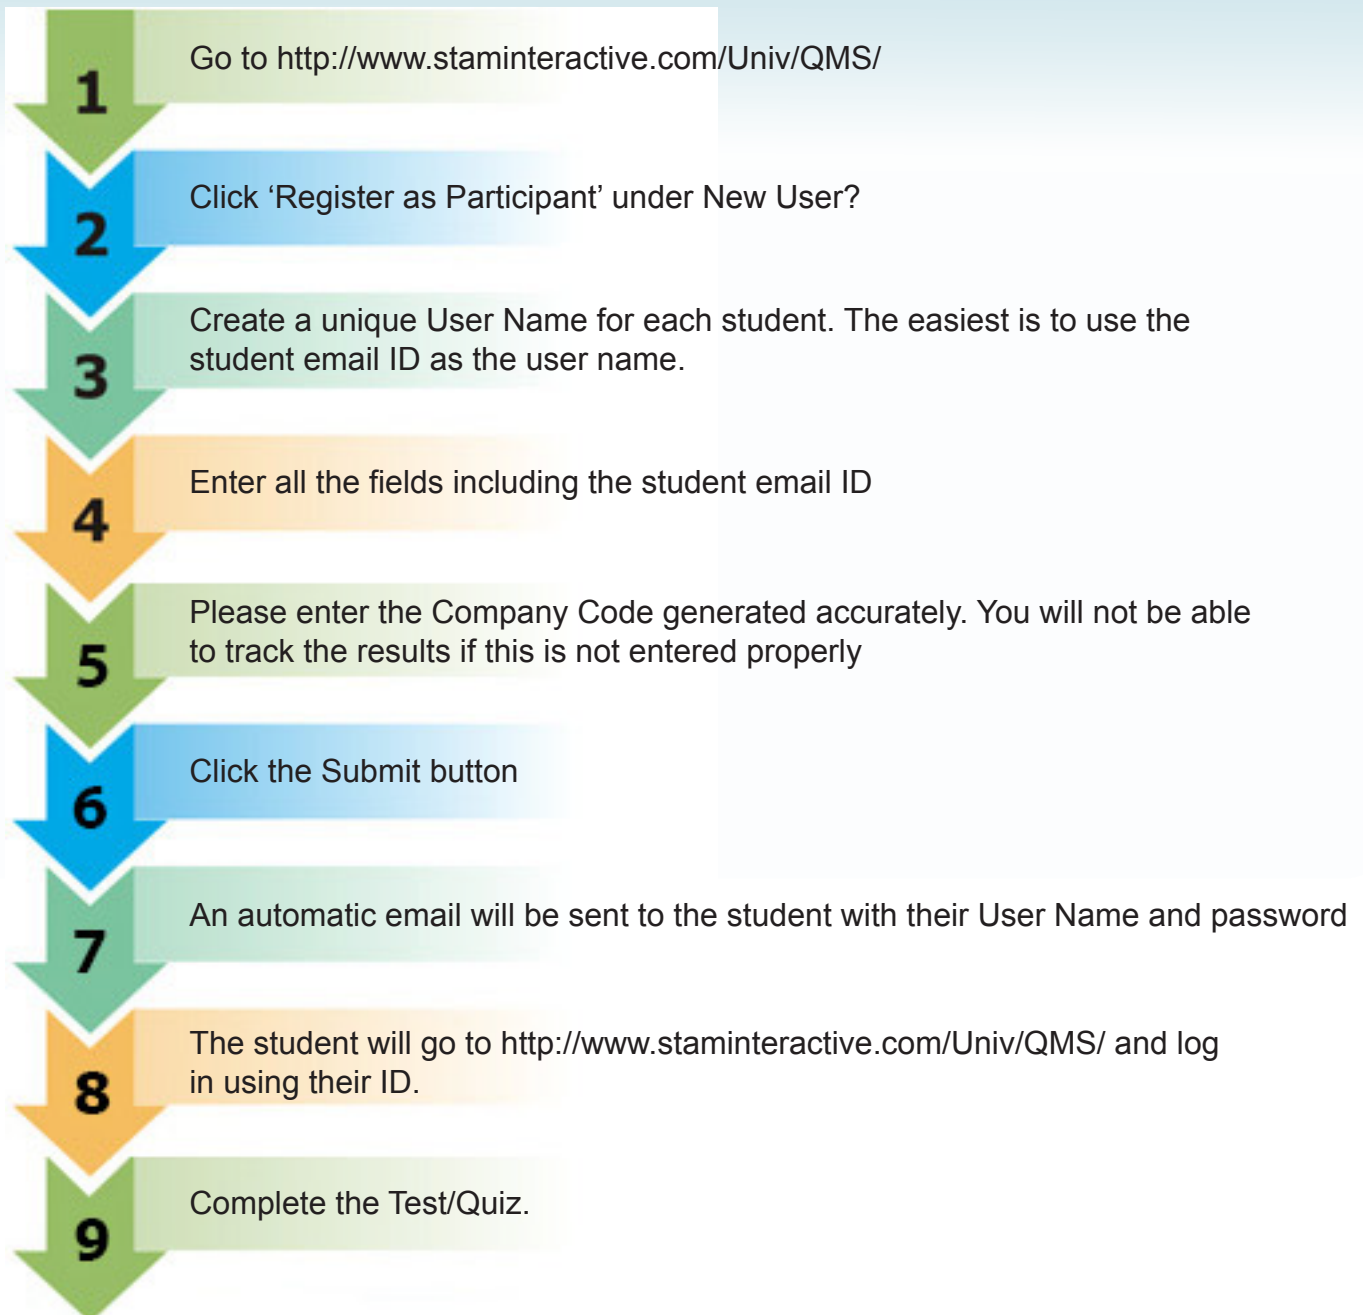

Student Registration Guide For STAM Knowledge Testing Center

After setting up the company account, you can register the students for the quiz/test in the following ways

Option 1: Centralized Registration

All student registrations is done from a central location. User name and password is created for the students from a central location. The major benefit is the certainty and the accuracy of the student registration.